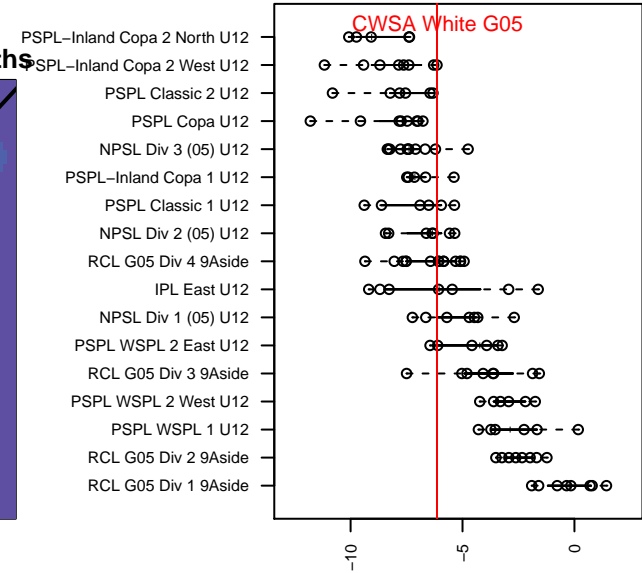

CWSA White G05

Central Washington Soccer Academy
 Yakima, WA

G05 total strength=583
 attack=0.6 defense=0.37

fall league = PSPL-Inland Copa 2 West U12

spr league = Spr PSPL Classic 2 U12

notes= Jasso 2016

alt names used:
 CW SOUNDERS JASSO
 CWSA G05 Jasso
 CWSA G05 Jasso

Venues played:
 2016 Central WA Super Cup U12 Gold 9v9
 2016 PSPL-Inland Copa 2 West U12
 2016 Spr PSPL Classic 2 U12

CWSA White G05
 Dots are actual minus expected GF (blue circles) and GA (red triangles).
 Blue line is smoothed change in attack strength. Red is smoothed change in defense strength.

**attack and defense variance (black dot)
relative to other teams
and top 10 in region**

**attack and defense rating
relative to others at age
and all opponents in last 13 months**

Performance relative to 13 month average