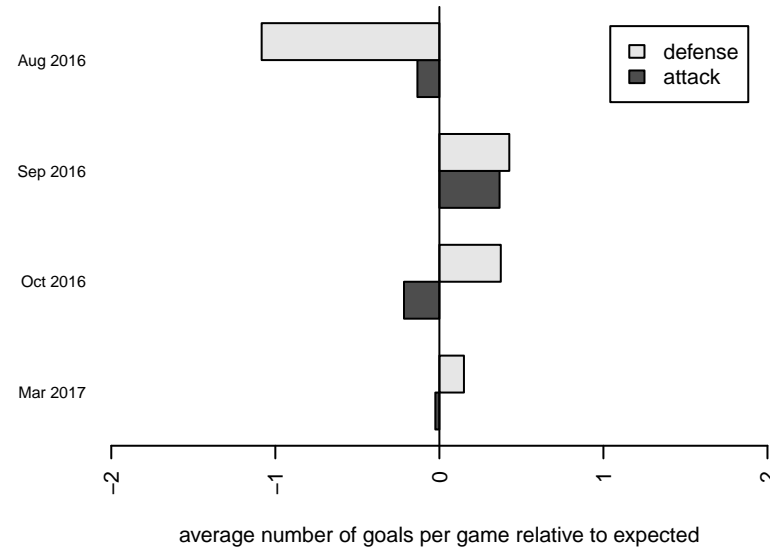

Performance relative to 13 month average