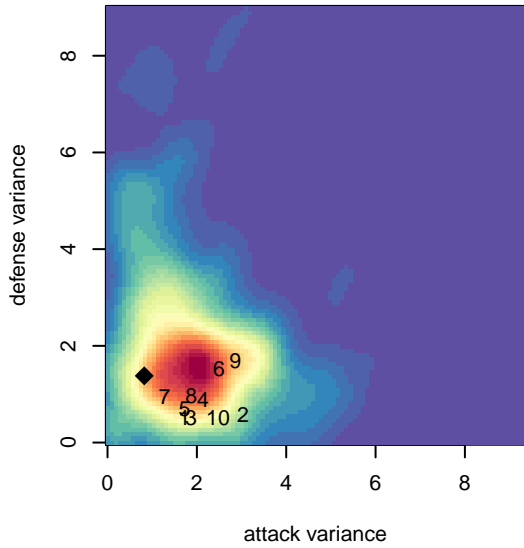

CWSA White G05

Central Washington Soccer Academy
 Yakima, WA

G05 total strength=583
 attack=0.6 defense=0.37

fall league = PSPL-Inland Copa 2 West U12

spr league = Spr PSPL Classic 2 U12

notes= Jasso 2016

alt names used:
 CW SOUNDERS JASSO
 CWSA G05 Jasso
 CWSA G05 Jasso

Venues played:
 2016 Central WA Super Cup U12 Gold 9v9
 2016 PSPL-Inland Copa 2 West U12
 2016 Spr PSPL Classic 2 U12

CWSA White G05
 Dots are actual minus expected GF (blue circles) and GA (red triangles).
 Blue line is smoothed change in attack strength. Red is smoothed change in defense strength.

**attack and defense variance (black dot)
relative to other teams
and top 10 in region**

**attack and defense rating
relative to others at age
and all opponents in last 13 months**

Performance relative to 13 month average