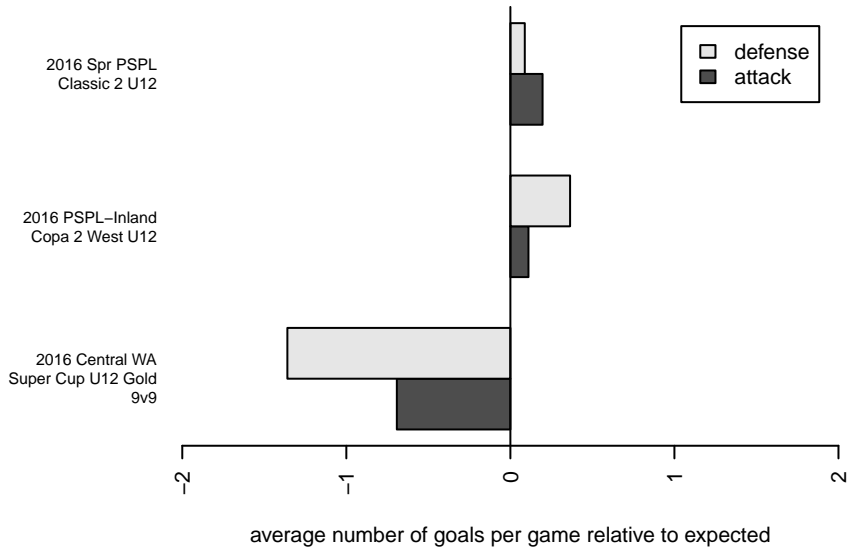

CWSA White G05

Central Washington Soccer Academy
 Yakima, WA

G05 total strength=583
 attack=0.6 defense=0.37

fall league = PSPL-Inland Copa 2 West U12

spr league = Spr PSPL Classic 2 U12

notes= Jasso 2016

alt names used:
 CW SOUNDERS JASSO
 CWSA G05 Jasso
 CWSA G05 Jasso

Venues played:
 2016 Central WA Super Cup U12 Gold 9v9
 2016 PSPL-Inland Copa 2 West U12
 2016 Spr PSPL Classic 2 U12

CWSA White G05
 Dots are actual minus expected GF (blue circles) and GA (red triangles).
 Blue line is smoothed change in attack strength. Red is smoothed change in defense strength.

**attack and defense variance (black dot)
relative to other teams
and top 10 in region**

**attack and defense rating
relative to others at age
and all opponents in last 13 months**

Performance relative to 13 month average