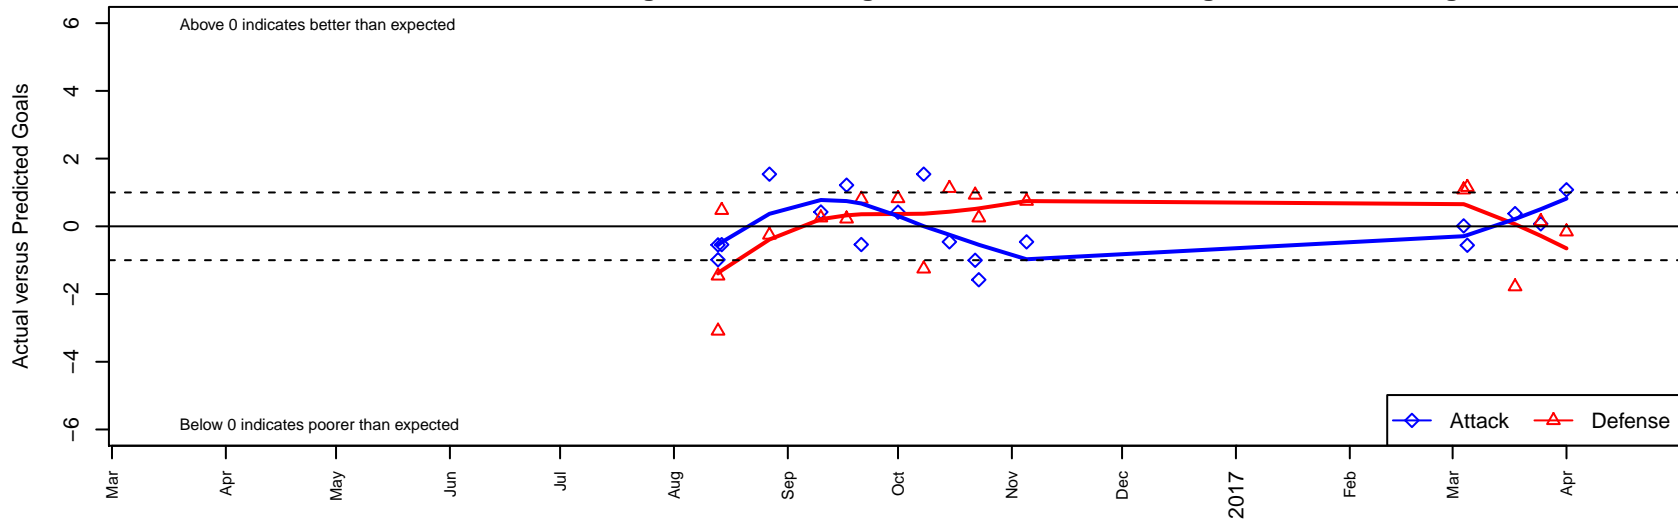

CWSA White G05

Central Washington Soccer Academy
 Yakima, WA

G05 total strength=583
 attack=0.6 defense=0.37

fall league = PSPL-Inland Copa 2 West U12

spr league = Spr PSPL Classic 2 U12

notes= Jasso 2016

alt names used:
 CW SOUNDERS JASSO
 CWSA G05 Jasso
 CWSA G05 Jasso

Venues played:
 2016 Central WA Super Cup U12 Gold 9v9
 2016 PSPL-Inland Copa 2 West U12
 2016 Spr PSPL Classic 2 U12

CWSA White G05
 Dots are actual minus expected GF (blue circles) and GA (red triangles).
 Blue line is smoothed change in attack strength. Red is smoothed change in defense strength.

**attack and defense variance (black dot)
relative to other teams
and top 10 in region**

**attack and defense rating
relative to others at age
and all opponents in last 13 months**

Performance relative to 13 month average